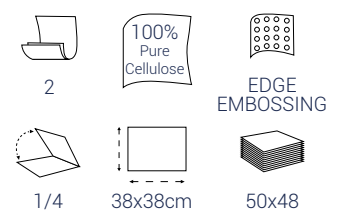

## NAPKINS 38x38 2 PLY 1/4 FOLDED

**COD. 32285**

**COMFORT**  
NAPKINS 2 PLY 38x38  
COLOR: WHITE

**COD. 32550**

NAPKINS 2 PLY 38x38  
COLOR: WHITE