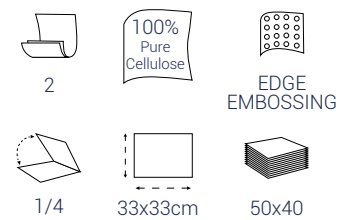

NAPKINS 33x33 2 PLY 1/4 FOLDED

COD. 32290 NAPKINS 33x33
COLOR: WHITE