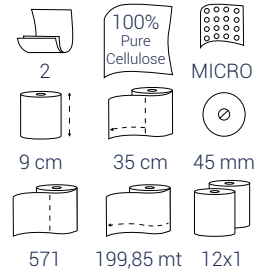

COD. 65002 PREMIUM
BULKYSOFT MINI JUMBO TOILET ROLLS
DISPENSER 01100 WHITE