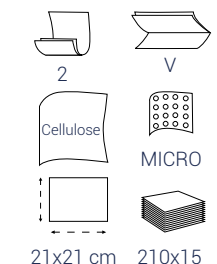

COD. 84550 BULKYSOFT COMFORT
V-FOLD HP TRIM
DISPENSER 01010 WHITE