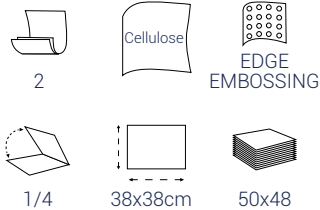

TABLE TOP

NAPKINS

NAPKINS 38x38 2 PLY 1/4 FOLDED

COD. 32285

COMFORT
NAPKINS 2 PLY 38x38
COLOR: WHITE