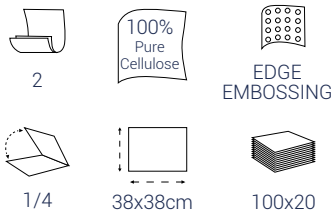

NAPKINS 38x38 2 PLY 1/4 FOLDED

COD. 32120
NAPKINS
COLOR: WHITE