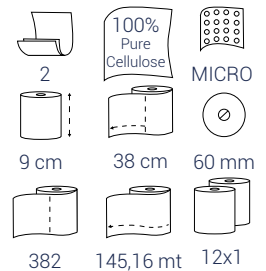

COD. 65100 PREMIUM
BULKYSOFT MINI JUMBO TOILET ROLLS
DISPENSER 01100 WHITE