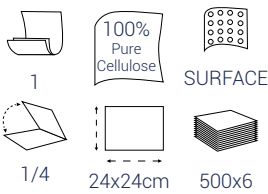

COD. 32051 NAPKINS 24x24
COLOR: WHITE