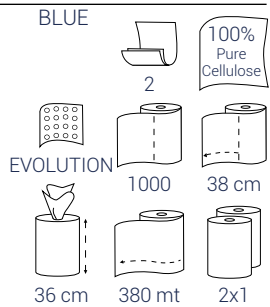

**COD. 56340 PREMIUM
BULKYSOFT WIPER 380 BLUE PROFESSIONAL**

DISPENSER 01320