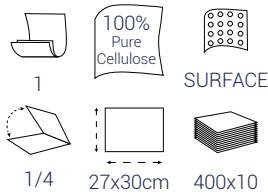

NAPKINS 1 PLY

COD. 32560 NAPKINS 27x30
DISPENSER 01190 COLOR: WHITE