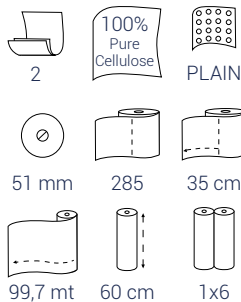

MEDICAL ROLL

COD. 76540 PREMIUM BULKYSOFT MEDICAL BED SHEETS 60.100
WHITE