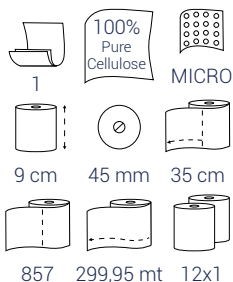

WASHROOM

TOILET PAPER

INDUSTRIAL JUMBO TOILET ROLLS

COD. 65004 BULKYSOFT CLASSIC
JUMBO TOILET ROLLS
DISPENSER 01100 WHITE