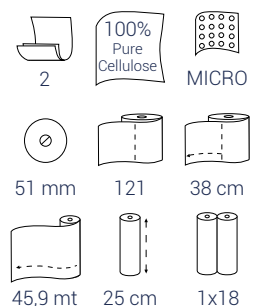

COD. 76713 PREMIUM BULKYSOFT MEDICAL BED SHEETS 25.46
BLUE