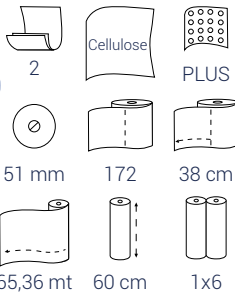

MEDICAL & HEALTH CARE

MEDICAL ROLL

COD. 76507 COMFORT BULKYSOFT MEDICAL BED SHEETS WITH HANDLE WHITE