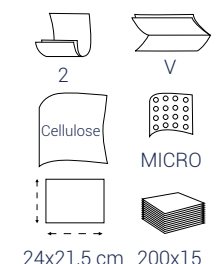

COD. 84520 BULKYSOFT CLASSIC
V-FOLD ULTRA
DISPENSER 01010 WHITE