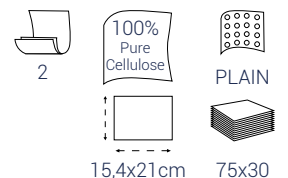

FACIAL TISSUES

COD. 68903 BULKYSOFT FACIAL TISSUE SMALL BOX WHITE