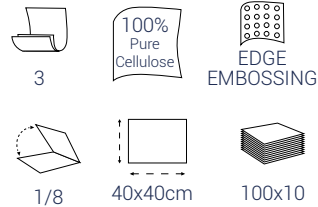

NAPKINS 40x40 3 PLY 1/8 FOLDED

COD. 32110
NAPKINS
COLOR: WHITE

COD. 32025
RAINBOW NAPKINS
COLOR: CREAM

COD. 32026
RAINBOW NAPKINS
COLOR: YELLOW

COD. 32269
RAINBOW NAPKINS
COLOR: LEMON

COD. 32027
RAINBOW NAPKINS
COLOR: PINK

COD. 32345
RAINBOW NAPKINS
COLOR: ORANGE

COD. 32041
RAINBOW NAPKINS
COLOR: SALMON

COD. 32271
RAINBOW NAPKINS
COLOR: FUCHSIA

COD. 32272
RAINBOW NAPKINS
COLOR: SIENA

COD. 32028
RAINBOW NAPKINS
COLOR: RED

COD. 32029
RAINBOW NAPKINS
COLOR: BORDEAUX

COD. 32273
RAINBOW NAPKINS
COLOR: LILAC

COD. 32031
RAINBOW NAPKINS
COLOR: LIGHT BLUE

COD. 32032
RAINBOW NAPKINS
COLOR: BLUE

COD. 32033
RAINBOW NAPKINS
COLOR: GREEN

COD. 32136
RAINBOW NAPKINS
COLOR: KIWI

COD. 32274
RAINBOW NAPKINS
COLOR: GREY

COD. 32346
RAINBOW NAPKINS
COLOR: BROWN

COD. 32034
RAINBOW NAPKINS
COLOR: BLACK

COD. 32134
RAINBOW NAPKINS
COLOR: CREAM

COD. 32225
RAINBOW NAPKINS
COLOR: YELLOW

COD. 32223
RAINBOW NAPKINS
COLOR: RED

COD. 32224
RAINBOW NAPKINS
COLOR: BORDEAUX

COD. 32226
RAINBOW NAPKINS
COLOR: BLUE

COD. 32142
RAINBOW NAPKINS
COLOR: GREEN

COD. 32228
RAINBOW NAPKINS
COLOR: BLACK