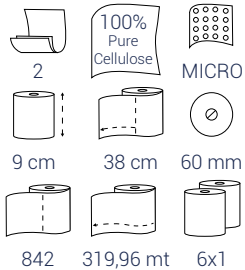

WASHROOM TOILET PAPER

JUMBO TOILET PAPER

COD. 65900 PREMIUM
BULKYSOFT MAXI JUMBO TOILET ROLLS
DISPENSER 01090 WHITE