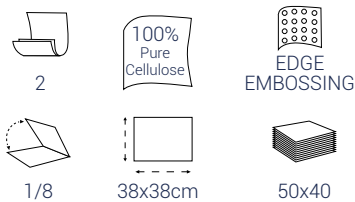

NAPKINS 38x38 2 PLY 1/8 FOLDED

COD. 32150
NAPKINS
COLOR: WHITE

COD. 32015
RAINBOW NAPKINS
COLOR: CREAM

COD. 32017
RAINBOW NAPKINS
COLOR: LIGHT BLUE

COD. 32018
RAINBOW NAPKINS
COLOR: BLUE

COD. 32022
RAINBOW NAPKINS
COLOR: YELLOW

COD. 32021
RAINBOW NAPKINS
COLOR: RED

COD. 32019
RAINBOW NAPKINS
COLOR: GREEN

COD. 32016
RAINBOW NAPKINS
COLOR: PINK

COD. 32024
RAINBOW NAPKINS
COLOR: BORDEAUX

COD. 32023
RAINBOW NAPKINS
COLOR: BLACK