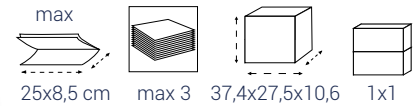

COD. 01020 BULKYSOFT
DISPENSER FOR
"Z" "C" AND MULTIFOLDED HANDTOWELS
TRANSPARENT WHITE