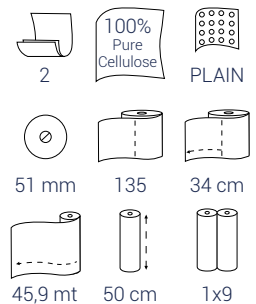

COD. 76508 CLASSIC BULKYSOFT MEDICAL BED SHEETS 50.46
WHITE