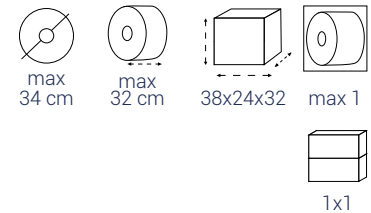

COD. 01310 BULKYSOFT
DISPENSER WIPER
ROLL WALL SUPPORT
CHROME