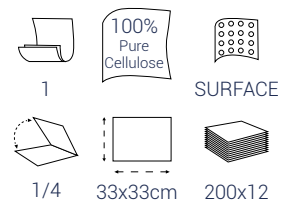

COD. 32570 NAPKINS 33x33
COLOR: WHITE