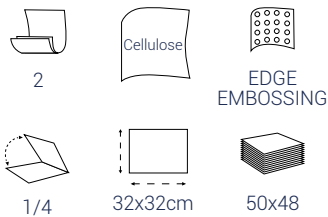

NAPKINS 32x32 2 PLY 1/4 FOLDED

COD. 32284 **COMFORT**
NAPKINS 32x32
COLOR: WHITE