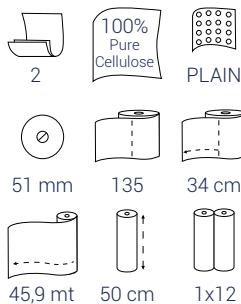

COD. 76505 CLASSIC BULKYSOFT MEDICAL BED SHEETS 50.46
WHITE