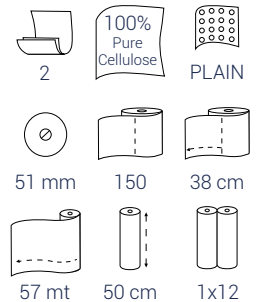

COD. 76504 CLASSIC BULKYSOFT MEDICAL BED SHEETS 50.57
WHITE