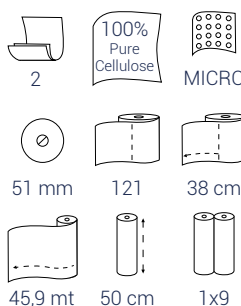

COD. 76712 PREMIUM BULKYSOFT MEDICAL BED SHEETS 50.46
BLUE