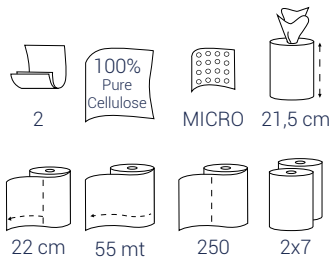

WORKPLACE

MULTI-USE ROLLS

MULTI-USE WIPER ROLLS

COD. 28870 PREMIUM BULKYSOFT
MULTI-USE TWINCOMPACT

WHITE