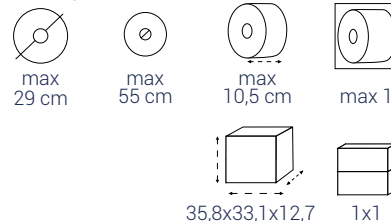

COD. 01090 BULKYSOFT
DISPENSER FOR
MAXI JUMBO TOILET ROLL
TRANSPARENT WHITE