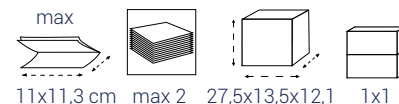

19x11 cm 250x36

**COD. 67560 BULKYSOFT CLASSIC**

DISPENSER 01110 WHITE

100% Pure Cellulose

MICRO

19x11 cm 300x36

**COD. 01110 BULKYSOFT**  
DISPENSER FOR  
**INTERFOLDED TOILET TISSUE**  
TRANSPARENT WHITE