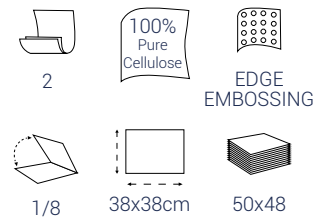

TABLE TOP NAPKINS

COD. 32890 NAPKINS 2 PLY 38x38
COLOR: WHITE

NAPKINS 38x38 2 PLY 1/8 FOLDED

COD. 32880 NAPKINS 2 PLY 38x38
COLOR: WHITE

NAPKINS 38x38 2 PLY 1/8 FOLDED

COD. 32150
NAPKINS
COLOR: WHITE

COD. 32015
RAINBOW NAPKINS
COLOR: CREAM

COD. 32017
RAINBOW NAPKINS
COLOR: LIGHT BLUE

COD. 32018
RAINBOW NAPKINS
COLOR: BLUE

COD. 32022
RAINBOW NAPKINS
COLOR: YELLOW

COD. 32021
RAINBOW NAPKINS
COLOR: RED

COD. 32019
RAINBOW NAPKINS
COLOR: GREEN

COD. 32016
RAINBOW NAPKINS
COLOR: PINK

COD. 32024
RAINBOW NAPKINS
COLOR: BORDEAUX

COD. 32023
RAINBOW NAPKINS
COLOR: BLACK