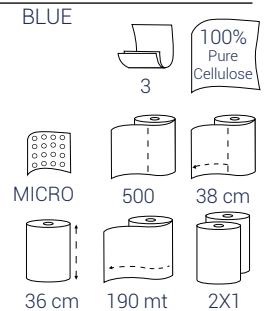

**COD. 56860 EXCELLENCE
BULKYSOFT WIPER 190 BLUE PROFESSIONAL**

DISPENSER 01320