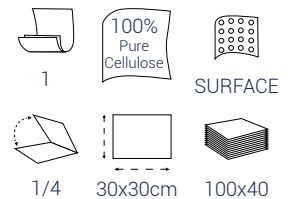

COD. 32995 NAPKINS 30x30
COLOR: WHITE