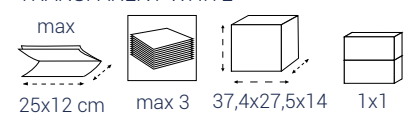

2 K  
 100% Pure Cellulose K  
 21x31,5 cm 160x20

**COD. 81100 EXCELLENCE BULKYSOFT** K2 HANDTOWELS  
 DISPENSER 01010 WHITE

2 K  
 100% Pure Cellulose K  
 21x21 cm 200x20

**COD. 01010 BULKYSOFT**  
 DISPENSER FOR  
 "V" AND INTERFOLDED HANDTOWELS  
 TRANSPARENT WHITE